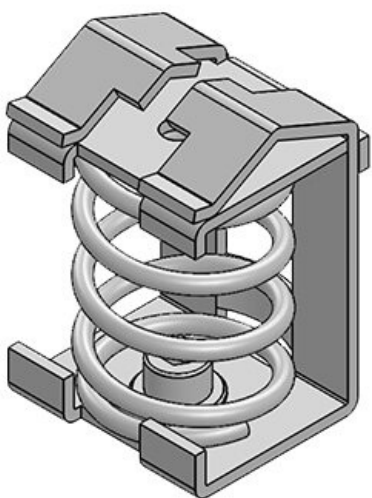

EMC shield brackets with compression spring are used, where the shield of cables must be connected to the earth potential. They are easy to use and effective in earthing single cable shields.

Versions with strain relief: The cable itself is strain-relieved using cable ties over the outer cable sheath in accordance with EN 62444 and thus protects the cable shield, as it is not mechanically designed for tensile forces. Strain relief can lead to damage, including to the individual wires underneath.

SK shield brackets can be assembled on a mounting plate with screws, on DIN-rails shape C, 35 mm top hat rails or on 10 x 3 mm bus bars.

Specificaties

Materiaal	Schermklem: Plaatstaal verzinkt
Vlam klasse	
Montage type	Schroefbevestiging, Snap-in

Producttypes en maten

SK 3-8

Art.nr.	36222.002	Breedte	13 mm
EAN	4251269302	Hoogte	26 mm
	190	Gatmaat	M4
Aantal	10	Aantal	1
Voor aantal	1	schroefgaten	
kabels		Diameter van	4,2 mm
Min.	3 mm	schroefgaten	
schermdiam.			
Max.	8 mm		
schermdiam.			
Lengte	18,5 mm		

Art.nr.	36224.002	Breedte	20 mm
EAN	4251269302	Hoogte	32 mm
	206	Gatmaat	M4
Aantal	10	Aantal	1
Voor aantal	1	schroefgaten	
kabels		Diameter van	4,2 mm
Min.	4 mm	schroefgaten	
schermdiam.			
Max.	13,5 mm		
schermdiam.			
Lengte	22 mm		