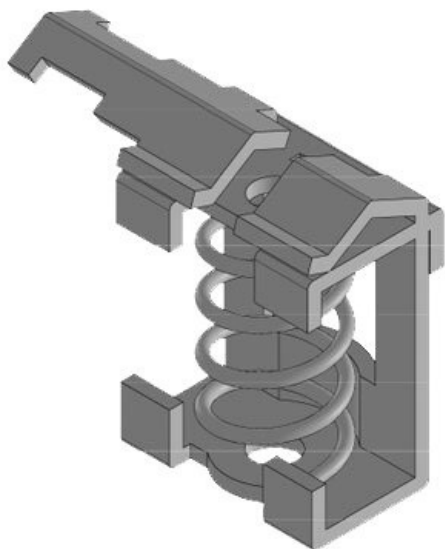

Art.nr.	36235	Lengte	30,5 mm
EAN	4251269319	Breedte	12,8 mm
	327	Hoogte	25,9 mm
Aantal	10		
Trektoestanding (volgens EN 62444)	1		
Voor aantal kabels	1		
Min. schermdiam.	3 mm		
Max. schermdiam.	8 mm