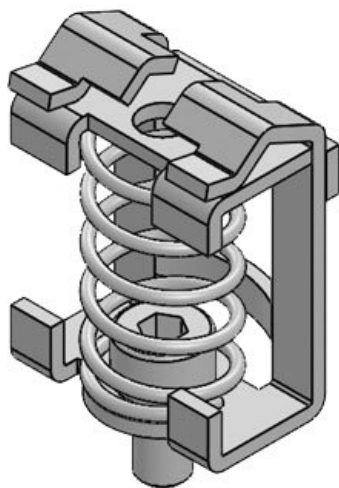

Producttypes en maten

SK 3-8

Art.nr.	36222.002	Breedte	13 mm
EAN	4251269302	Hoogte	26 mm
	190	Gatmaat	M4
Aantal	10	Aantal	1
Voor aantal	1	schroefgaten	
kabels		Diameter van	4,2 mm
Min.	3 mm	schroefgaten	
schermdiam.			
Max.	8 mm		
schermdiam.			
Lengte	18,5 mm