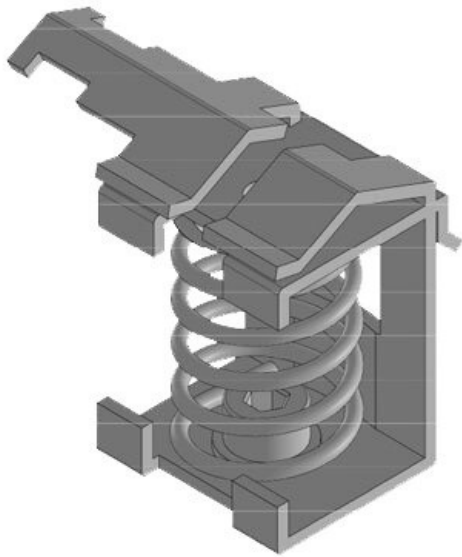

Art.nr.	36224	Lengte	36 mm
EAN	4251269302	Breedte	22 mm
	206	Hoogte	37,8 mm
Aantal	10	Gatmaat	M4
Trektonlasting (volgens EN 62444)	1	Aantal schroefgaten	1
Voor aantal kabels	1	Diameter van schroefgaten	4,2 mm
Min. schermdiam.	4 mm		
Max. schermdiam.	13,5 mm