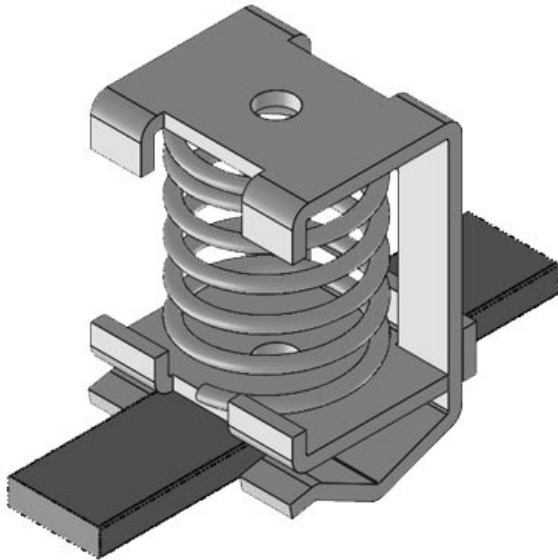

SS|SK 4-13.5

Art.nr.	36236.002	Breedte	20 mm
EAN	4251269302	Hoogte	32 mm
	299		
Aantal	10		
Voor aantal	1		
kabels			
Min.	4 mm		
schermdiam.			
Max.	13,5 mm		
schermdiam.			
Lengte	22 mm