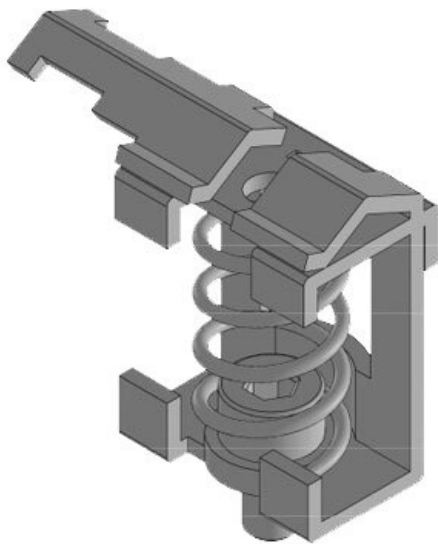

Art.nr.	36222	Lengte	30,5 mm
EAN	4251269302	Breedte	12,8 mm
	190	Hoogte	31,8 mm
Aantal	10	Gatmaat	M4
Trektoestanding	1	Aantal	1
(volgens EN		schroefgaten	
62444)		Diameter van	4,2 mm
Voor aantal	1	schroefgaten	
kabels			
Min.	3 mm		
schermdiam.			
Max.	8 mm		
schermdiam.