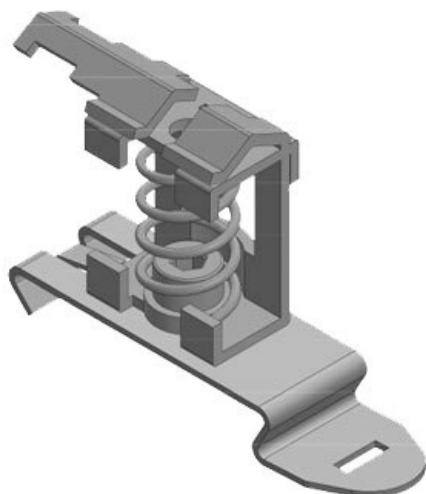

Art.nr.	36500	Lengte	53,3 mm
EAN	4251269319	Breedte	14 mm
	303	Hoogte	32,8 mm
Aantal	10	Montage	26,7 mm
Trekontlasting	1	hoogte	
(volgens EN			
62444)			
Voor aantal	1		
kabels			
Min.	3 mm		
schermdiam.			
Max.	8 mm		
schermdiam.